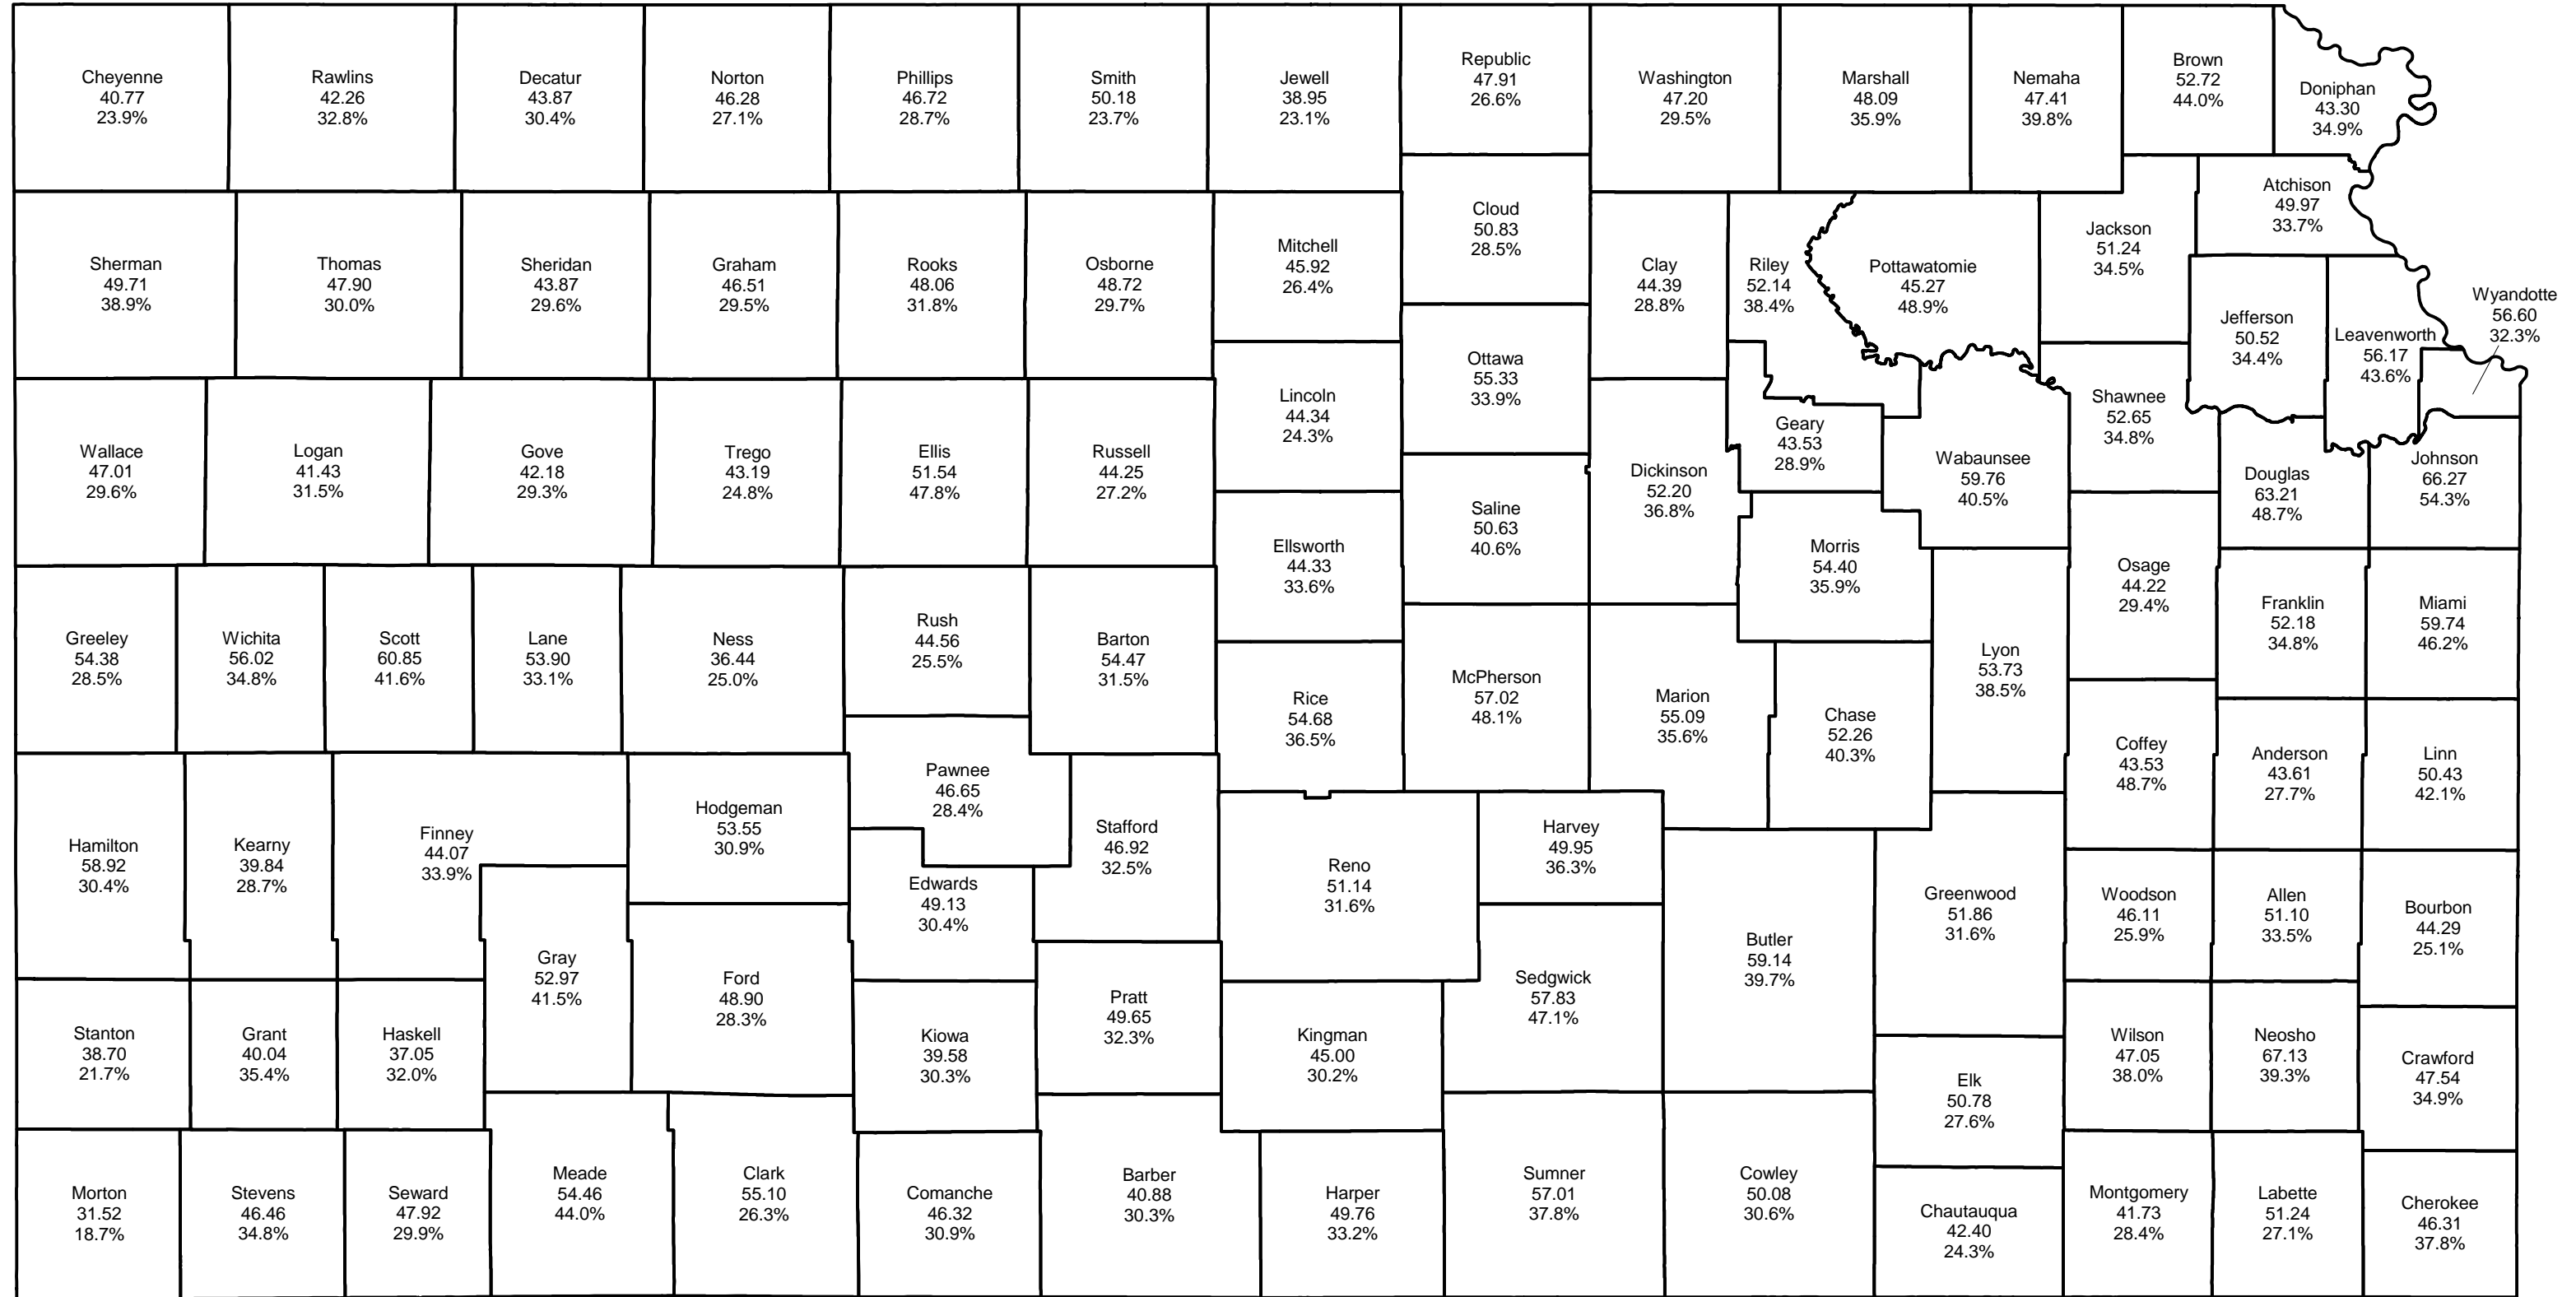

Kansas School District Average Mill Levy by County

Legend
 County Name
 USD Mill Levy Average
 USD Mill Levy as a Percent of Countywide Average