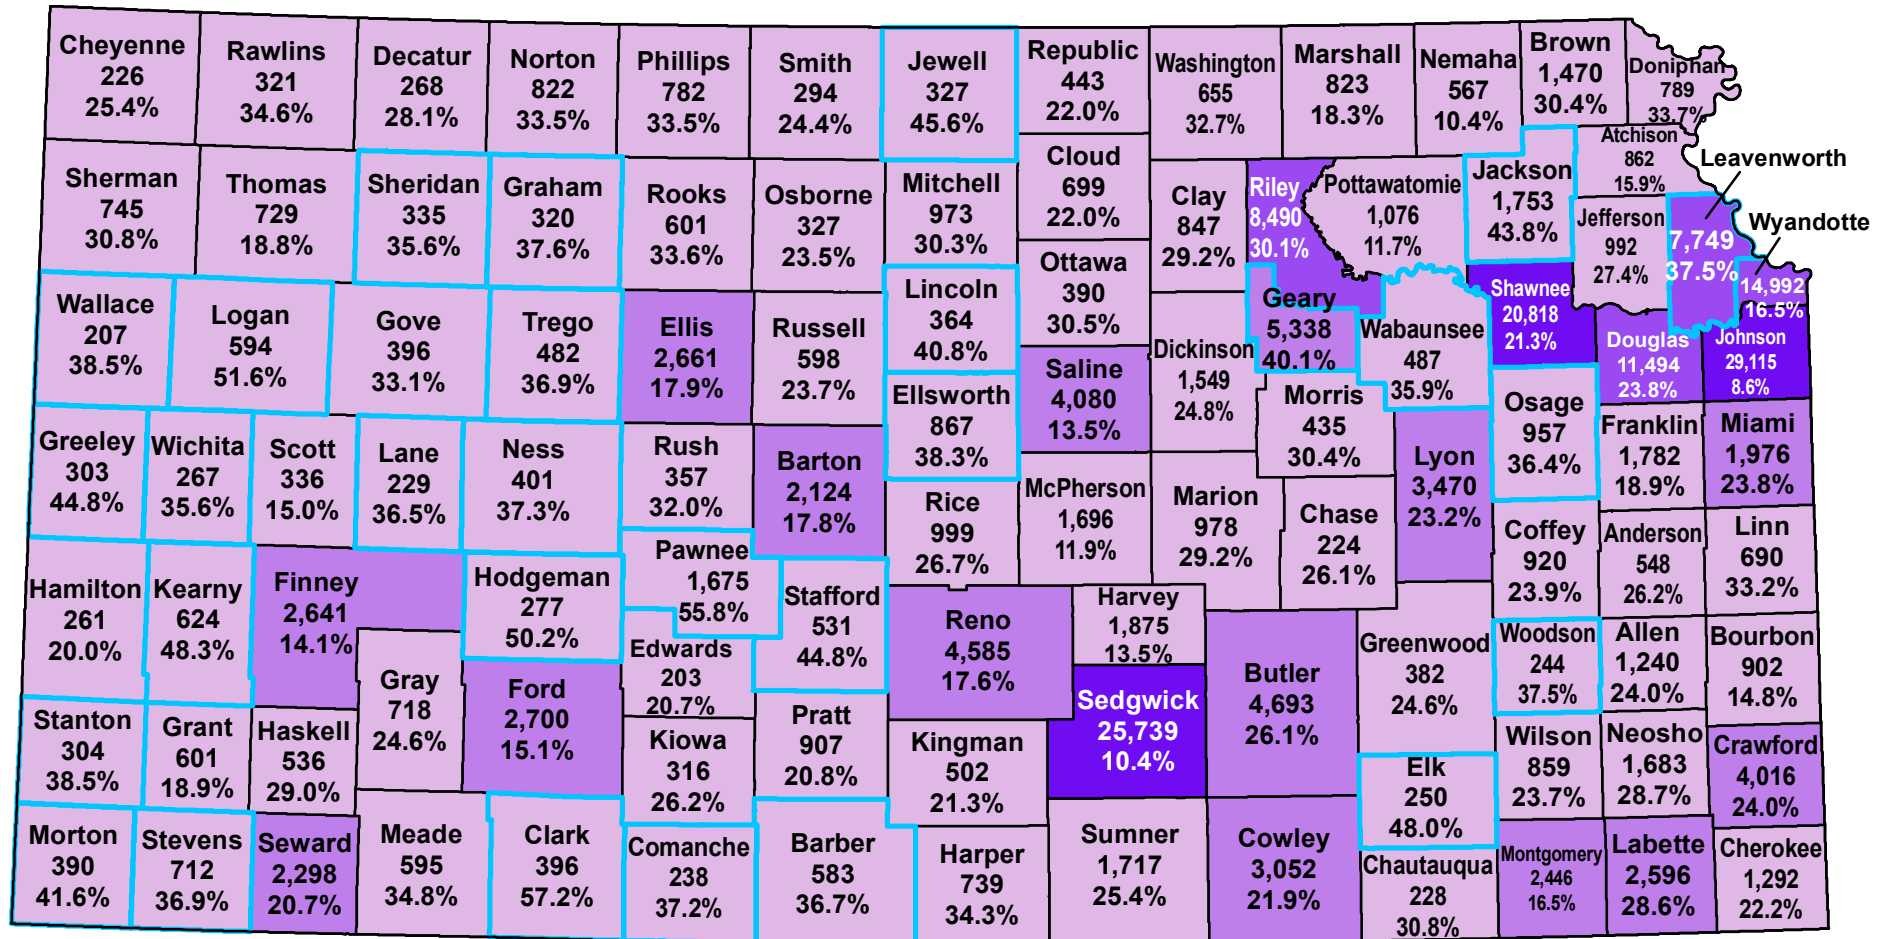

# Kansas Total Government Employment by County 3rd Quarter 2016

Total\_PublicGovt

Source: Kansas Department of Labor, Labor Market Information Services, in conjunction with the Bureau of Labor Statistics, Quarterly Census of Employment and Wages (QCEW)