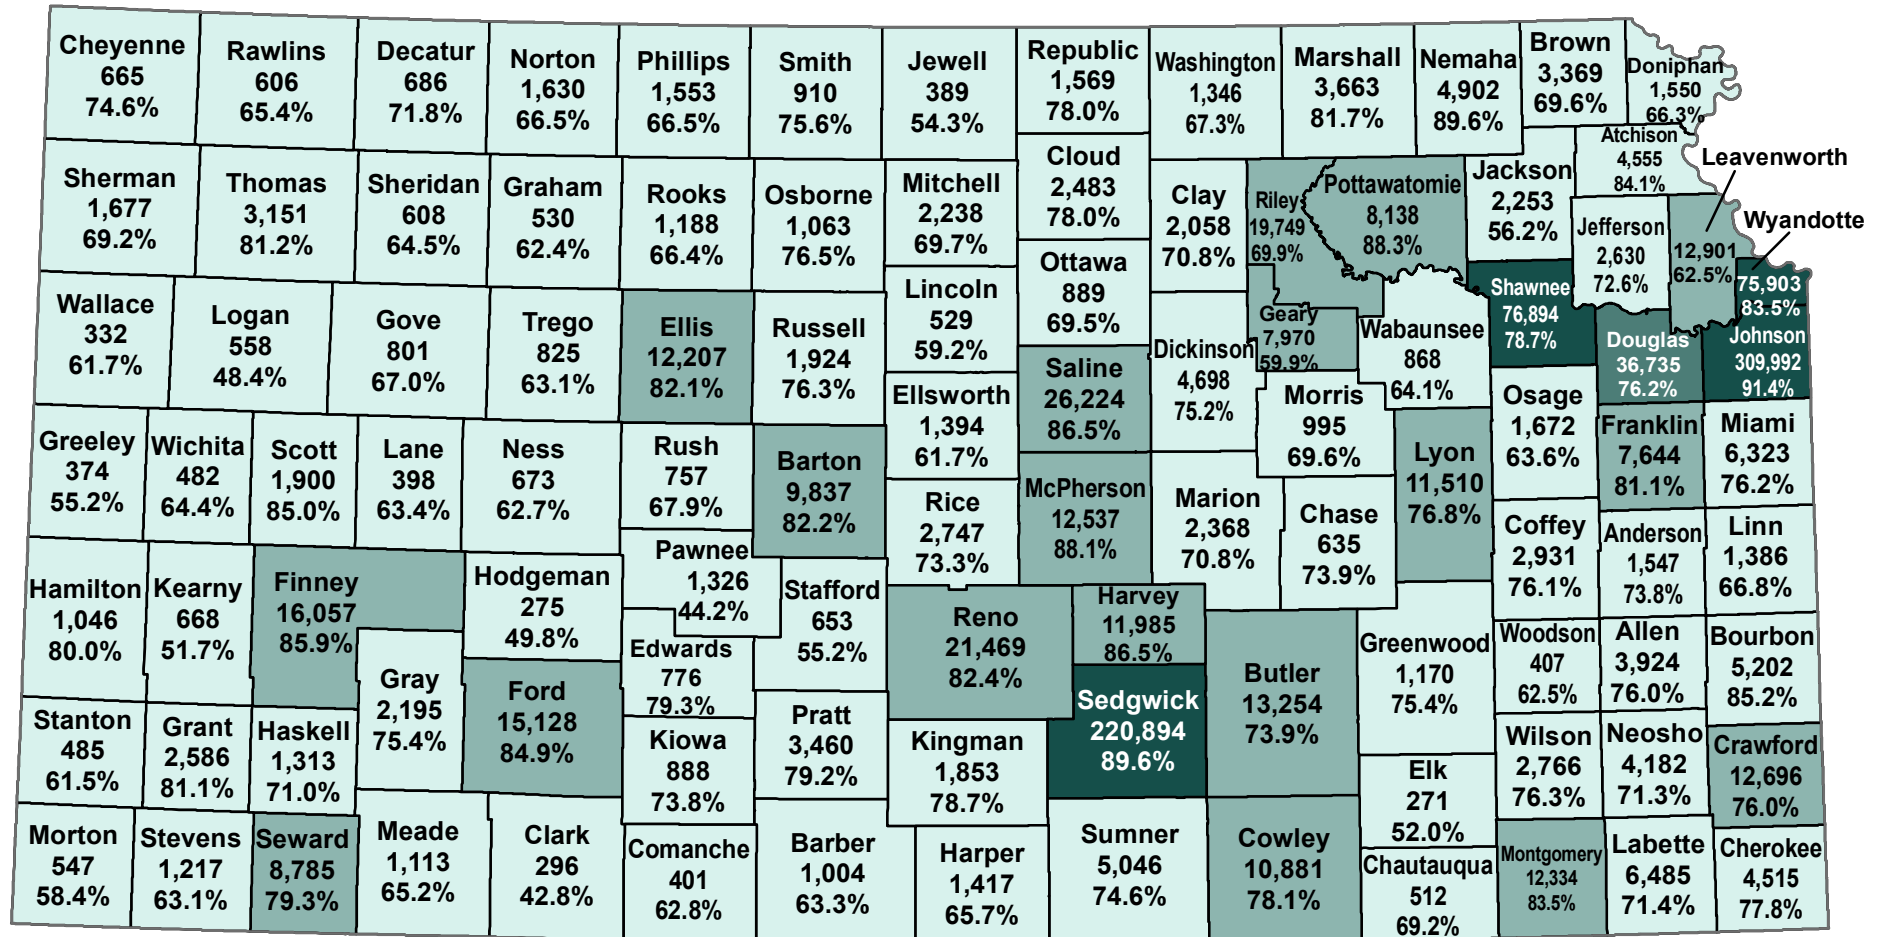

# Kansas Private Employment by County 3rd Quarter 2016

Private\_Empl

Source: Kansas Department of Labor, Labor Market Information Services, in conjunction with the Bureau of Labor Statistics, Quarterly Census of Employment and Wages (QCEW)