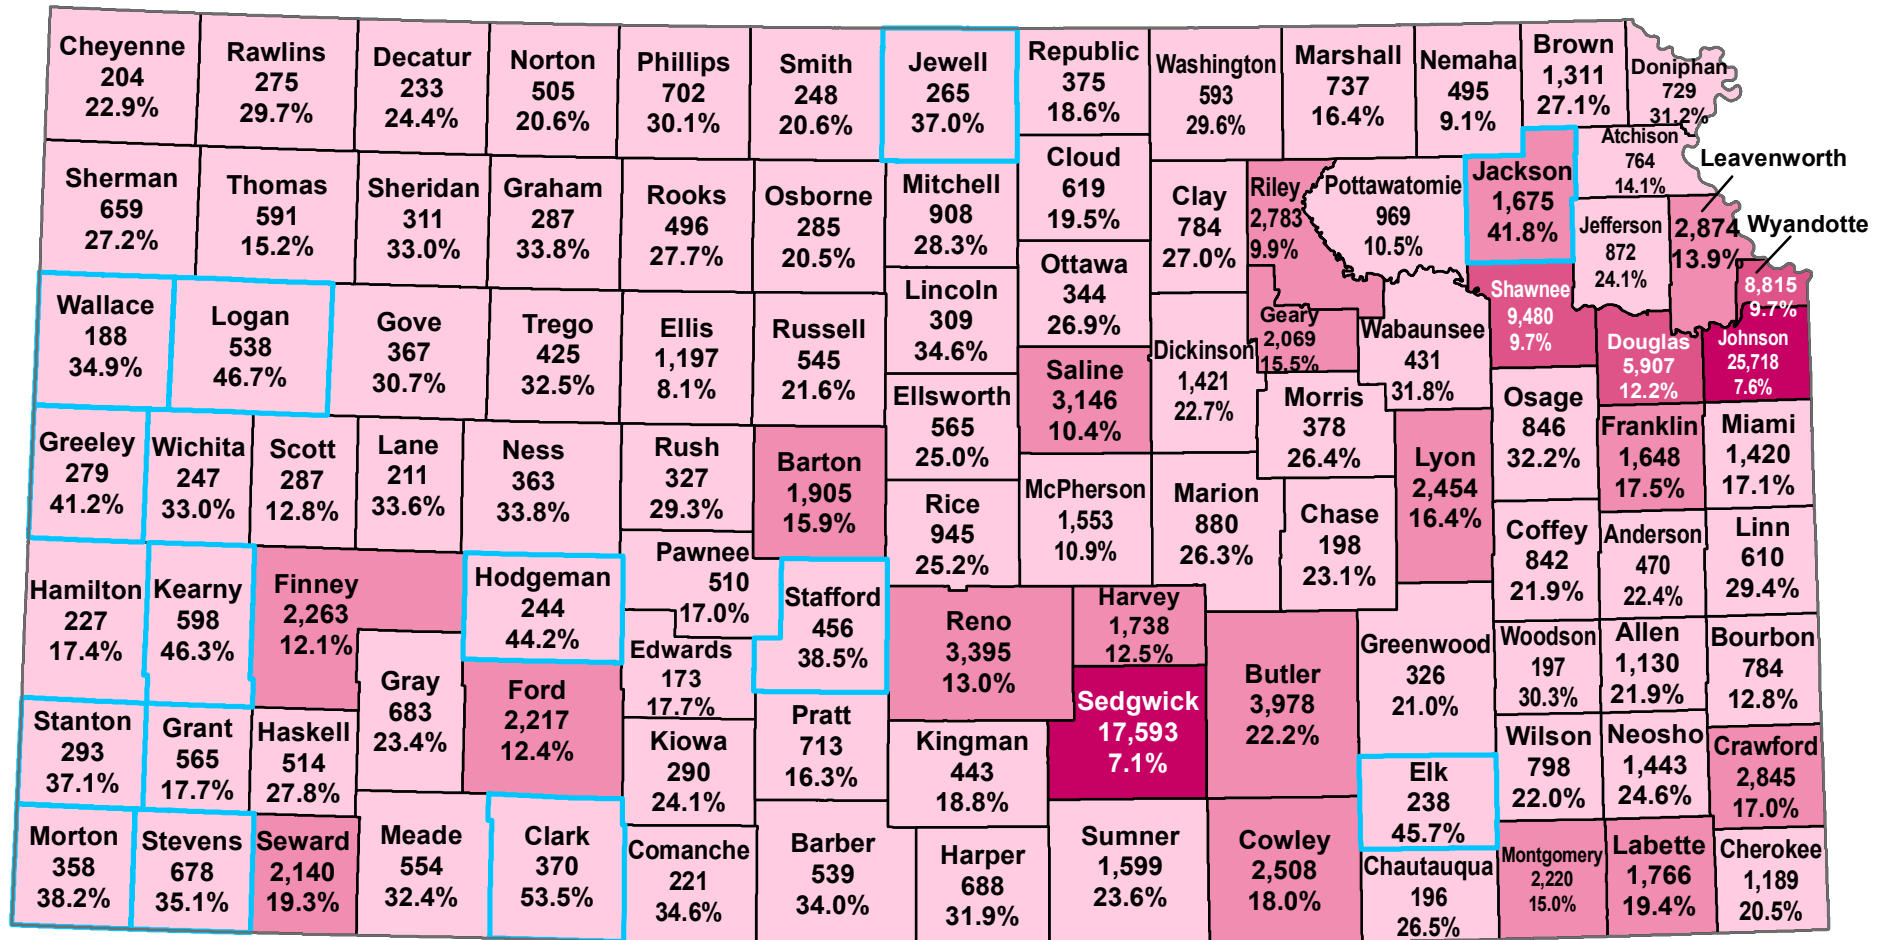

# Kansas Local Government Employment by County 3rd Quarter 2016

Local\_Govt

Local Govt >= 35% of Total Employment

Source: Kansas Department of Labor, Labor Market Information Services, in conjunction with the Bureau of Labor Statistics, Quarterly Census of Employment and Wages (QCEW)